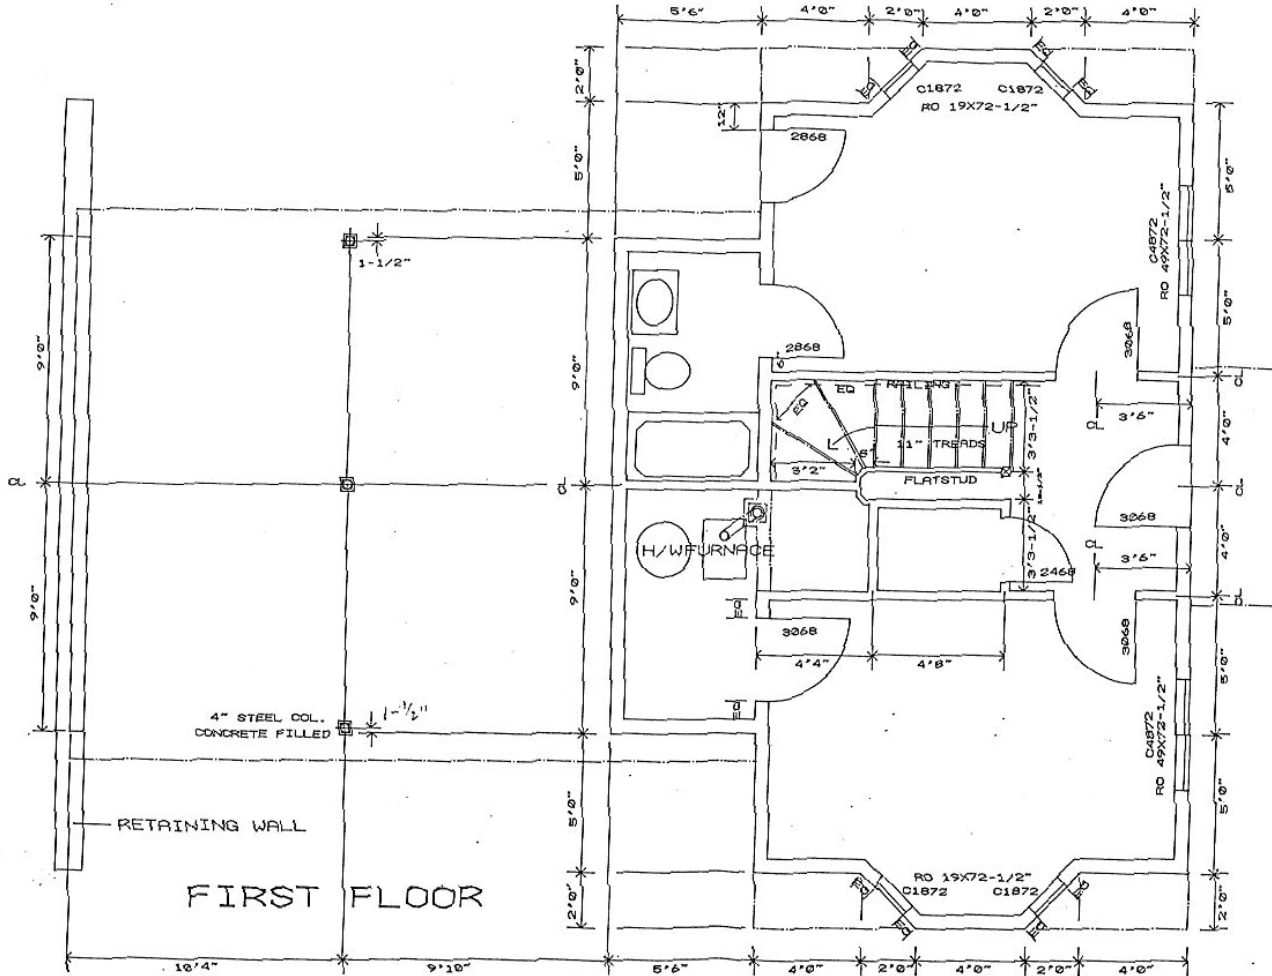

environmental design

box 302, east randolph, vt 05041
802 728 9930

FIRST FLOOR
AARON RESIDENCE PLANS 1/4" = 1'-0" 6/10/90